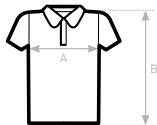

B&C DNM FORWARD /M. PM D30	XS	S	M	L	XL	2XL	3XL
A HALF CHEST	-	47	50	53	56	59	-
B CENTER BACK LENGTH	-	67	69	71	73	75	-